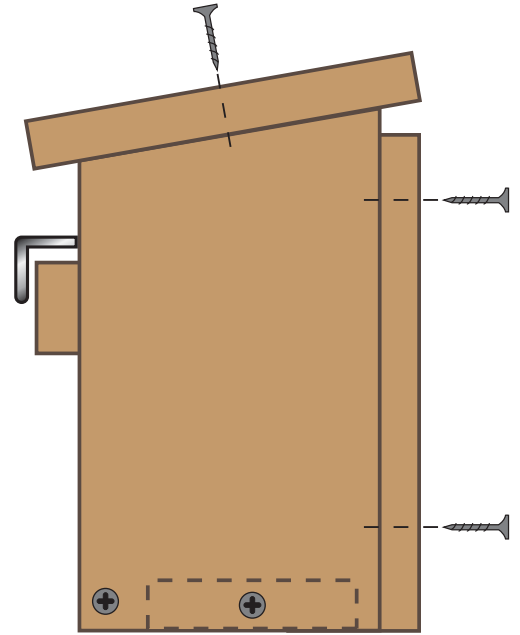

Birdhouse for Bluebirds

5 3/4"

Front View

Side View

Back

5 3/4" x 9"

Sides (2x)

Bottom

4" x 4"

Top

5 3/4" x 7 1/2"

Front

4" x 8"

Perch

5 3/4" x 1 1/2"

Materials List per Birdhouse:

- 1** - 1" x 6" x 4' pressure-treated board
- 1** - 1 3/8" shoulder hook
- 13** - 1 1/4" Triple-coated deck screws