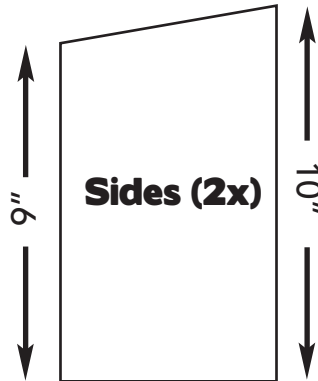

Birdhouse for Bluebirds

5 3/4"

Front View

Side View

Back

5 3/4" x 9"

Sides (2x)

Bottom

4" x 4"

Top

5 3/4" x 7 1/2"

Front

4" x 8"

Perch

5 3/4" x 1 1/2"

Materials List per Birdhouse:

- 1** - 1" x 6" x 4' pressure-treated board
- 1** - 1 3/8" shoulder hook
- 13** - 1 1/4" Triple-coated deck screws