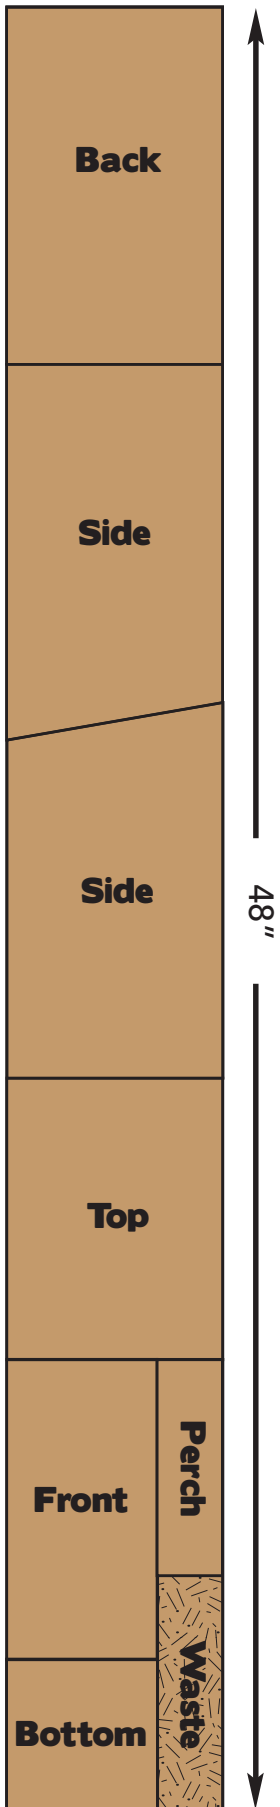

Birdhouse for Bluebirds

5 3/4"

Front View

Side View

Back

5 3/4" x 9"

Sides (2x)

Bottom

4" x 4"

Top

5 3/4" x 7 1/2"

Front

4" x 8"

Perch

5 3/4" x 1 1/2"

Materials List per Birdhouse:

- 1** - 1" x 6" x 4' pressure-treated board
- 1** - 1 3/8" shoulder hook
- 13** - 1 1/4" Triple-coated deck screws